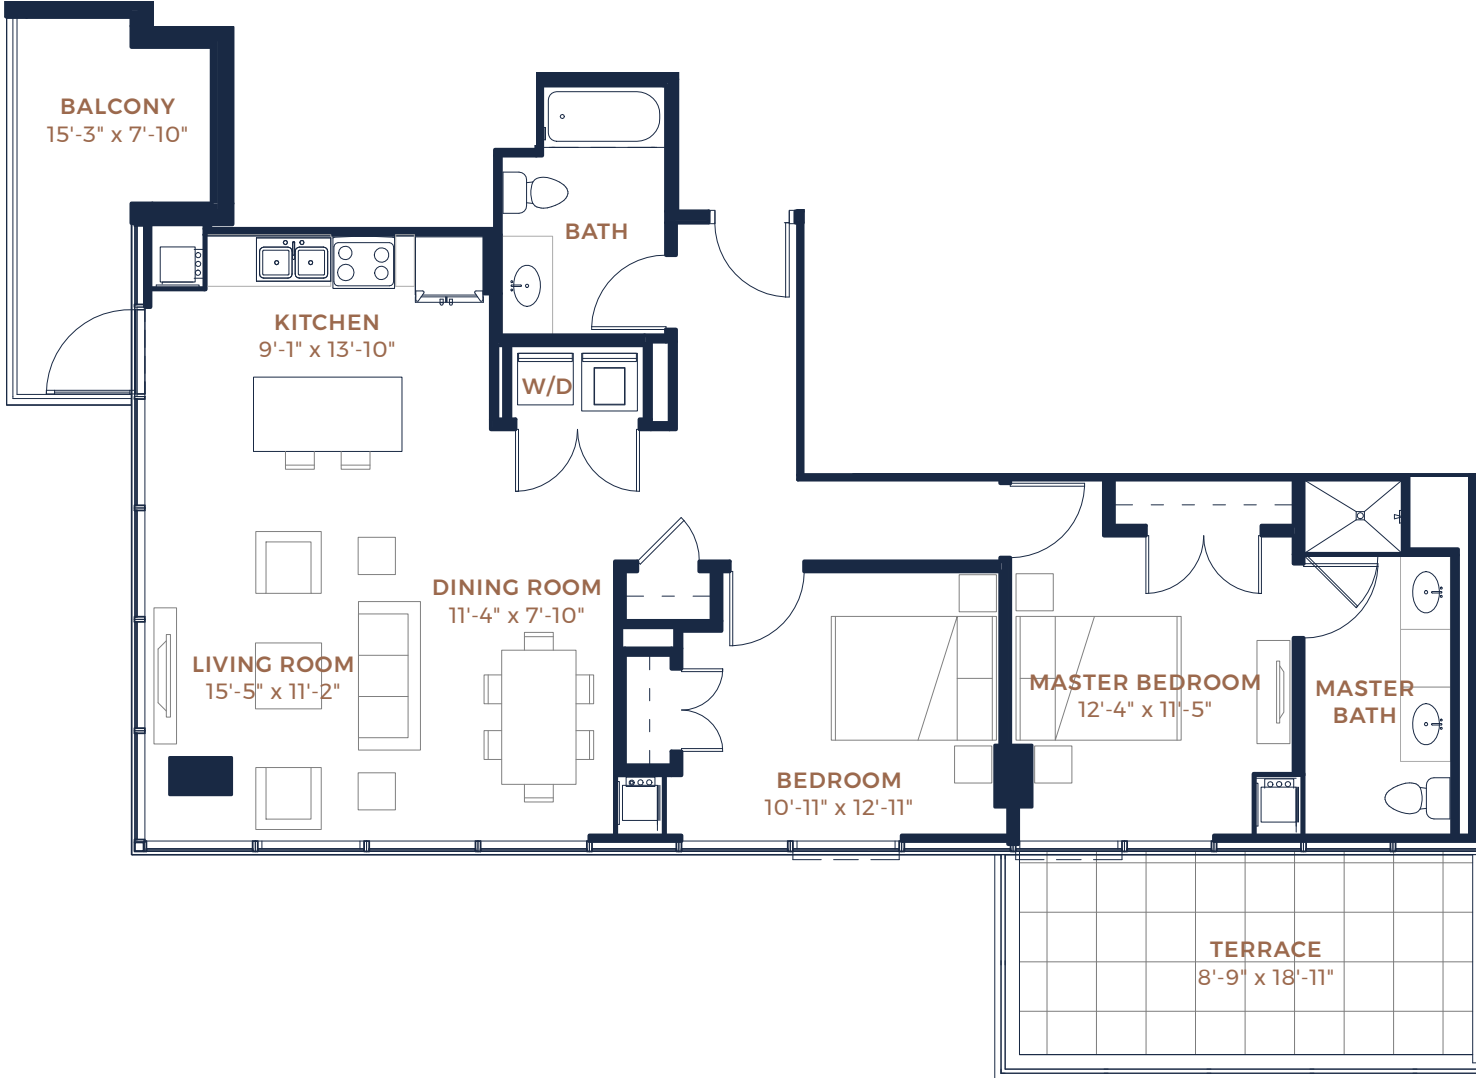

UNIT _____

FLOOR _____

RENT _____

Floorplan dimensions are approximate. Floorplate depicts unit location only.

plan 3306

2 BED + 2 BATH

1,234 SF

< N