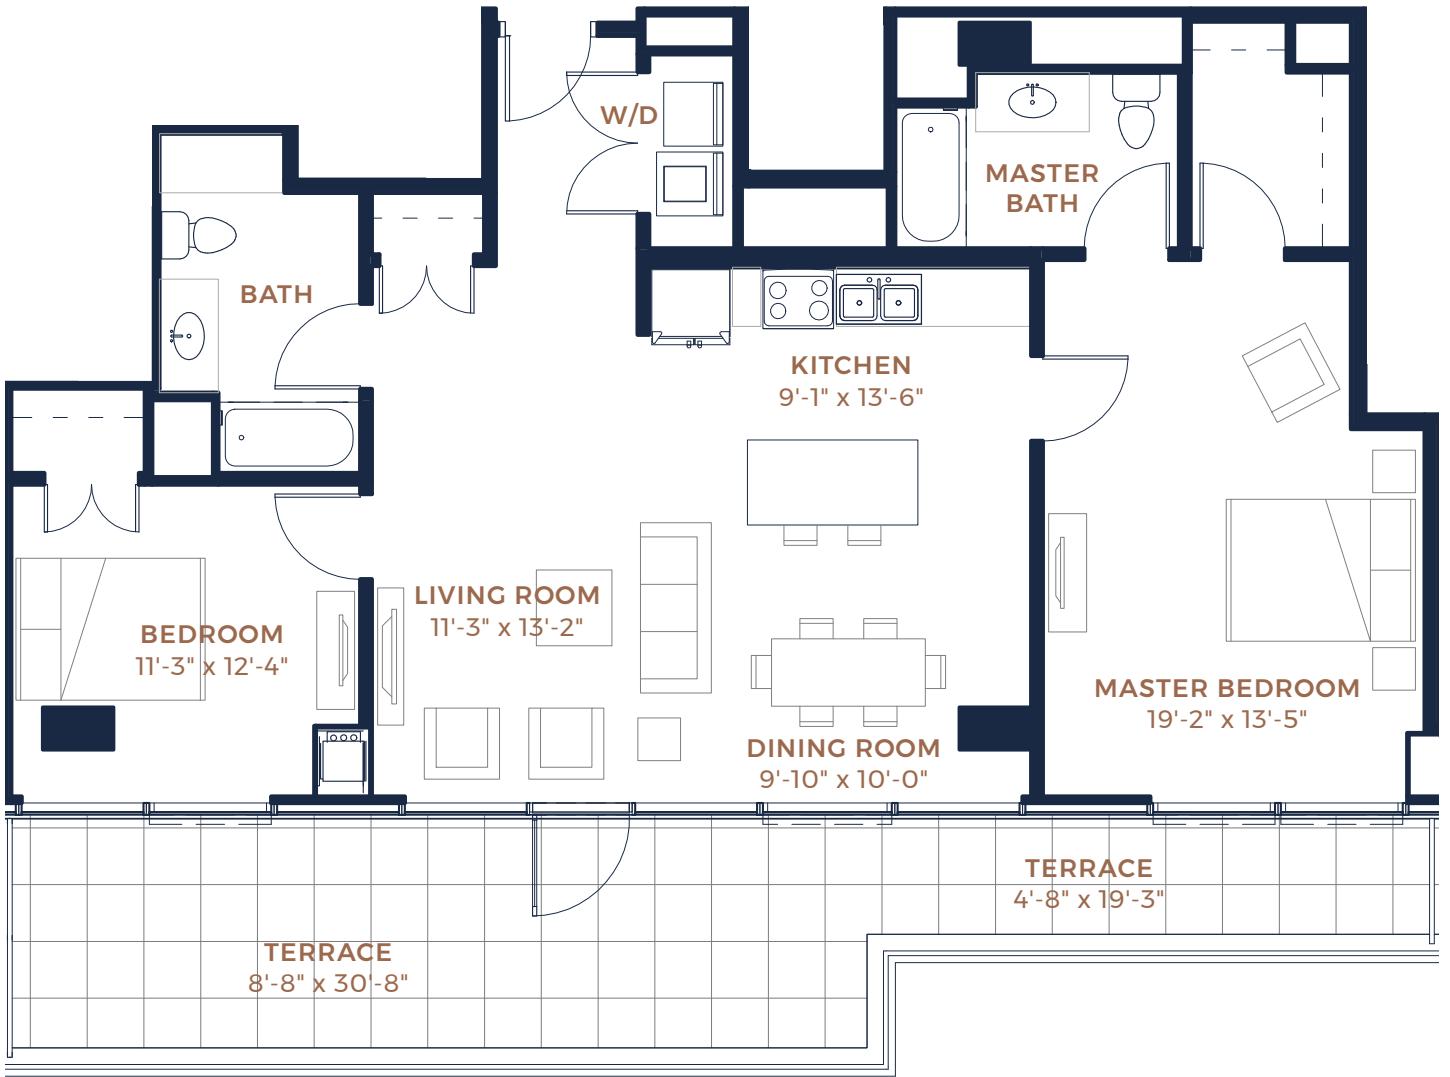

UNIT _____

FLOOR _____

RENT _____

Floorplan dimensions are approximate. Floorplate depicts unit location only.

plan 3305

2 BED + 2 BATH

1,303 SF