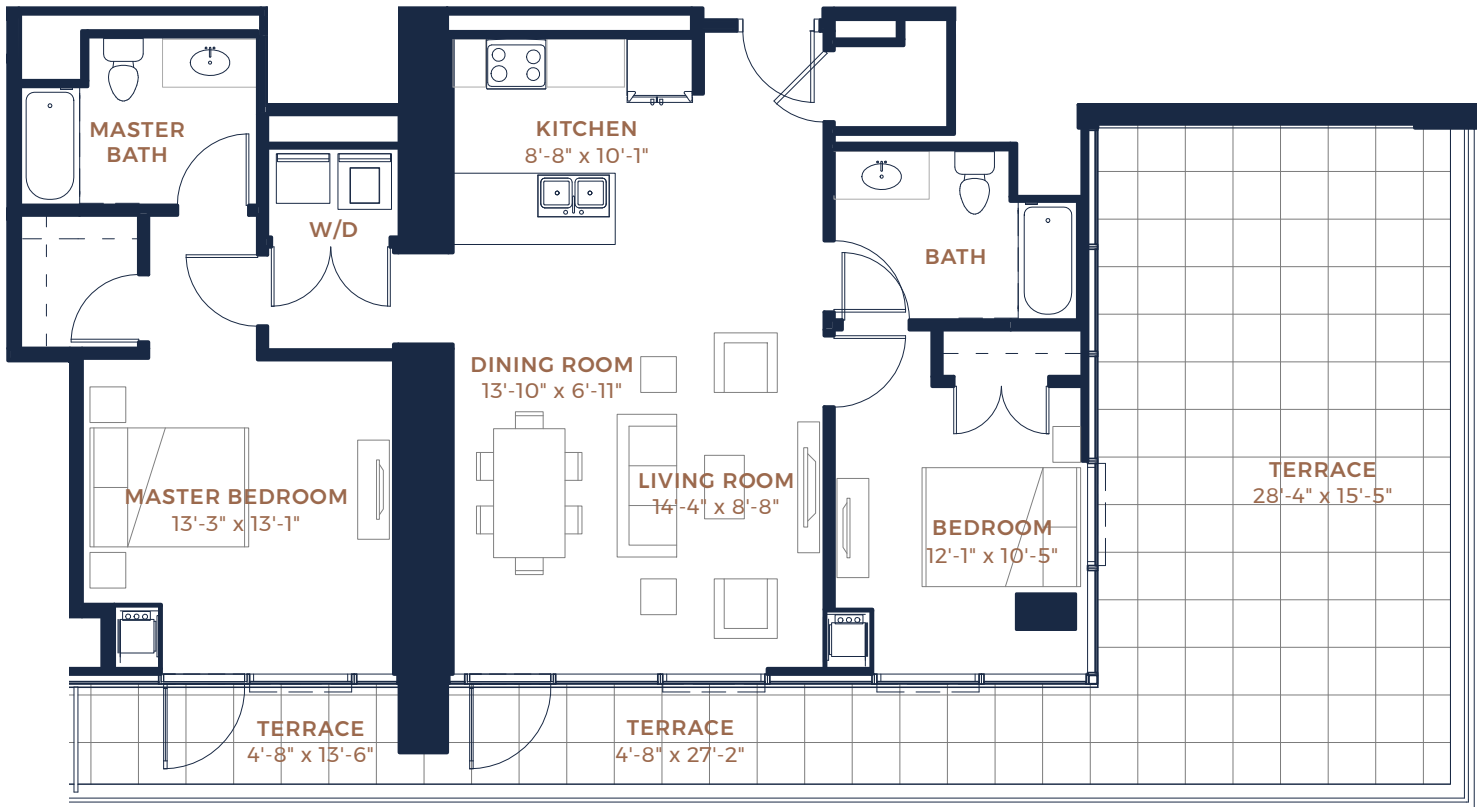

UNIT _____

FLOOR _____

RENT _____

Floorplan dimensions are approximate. Floorplate depicts unit location only.

plan 3304

2 BED + 2 BATH

1,200 SF

<N