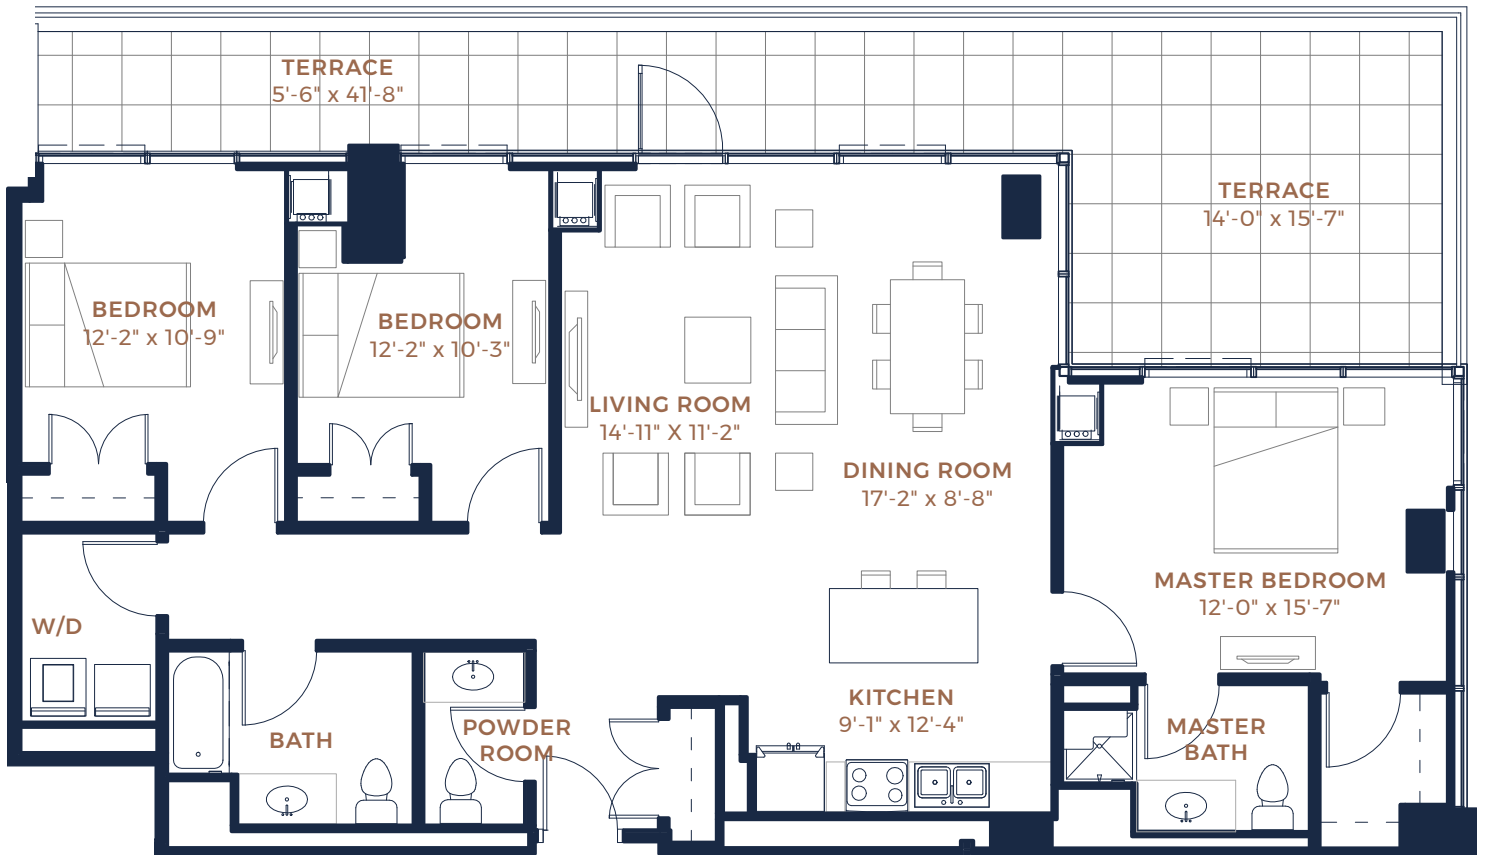

UNIT _____

FLOOR _____

RENT _____

Floorplan dimensions are approximate. Floorplate depicts unit location only.

plan 3303

3 BED + 2.5 BATH

1,494 SF