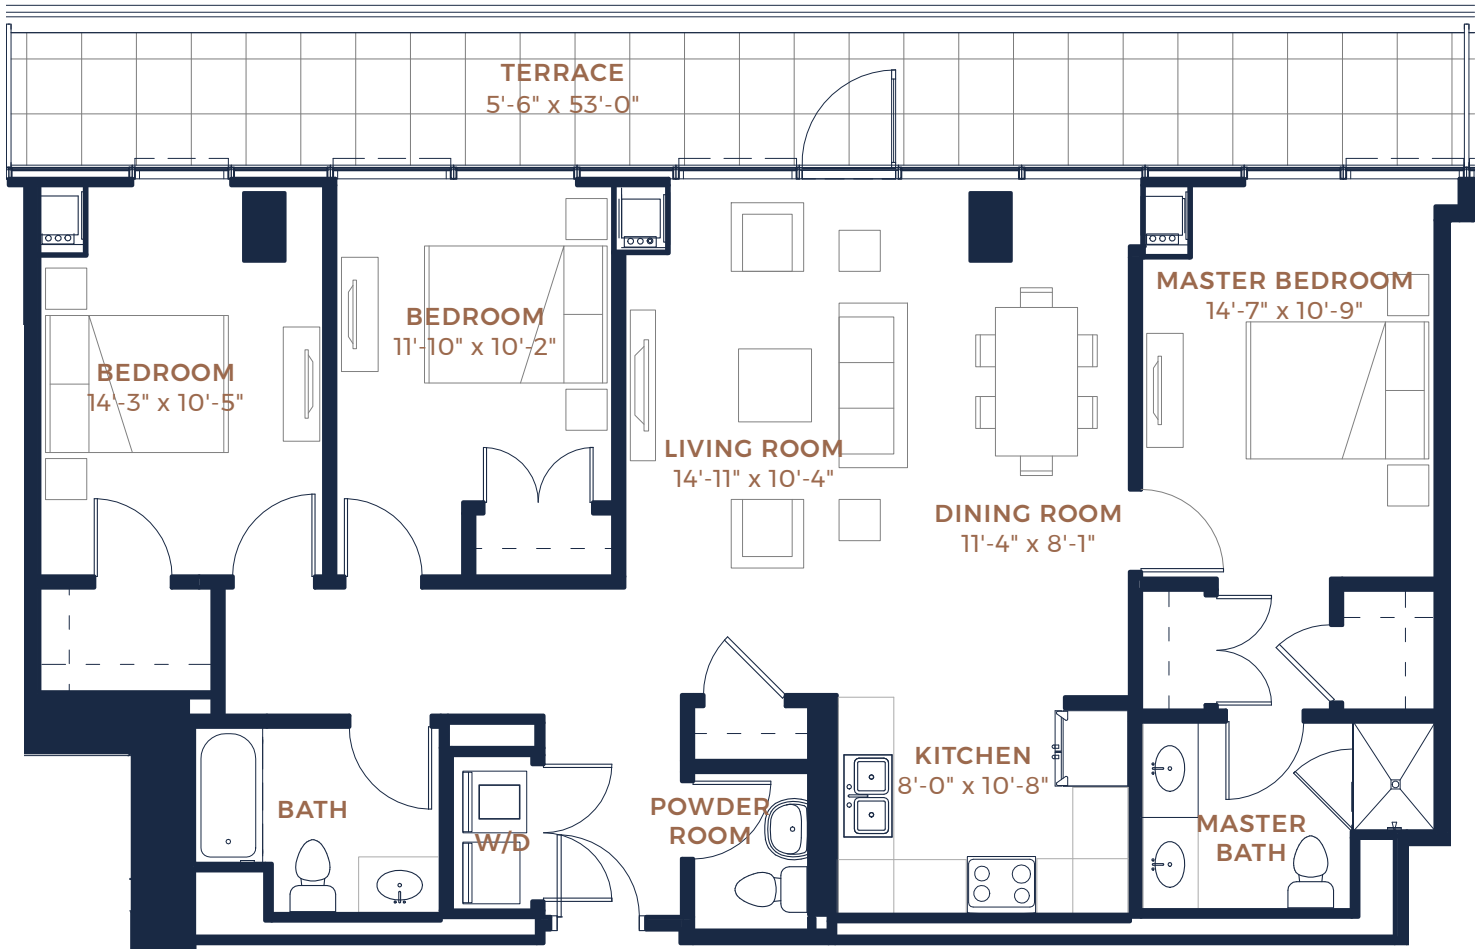

UNIT _____

FLOOR _____

RENT _____

Floorplan dimensions are approximate. Floorplate depicts unit location only.

plan 3302

3 BED + 2.5 BATH

1,427 SF