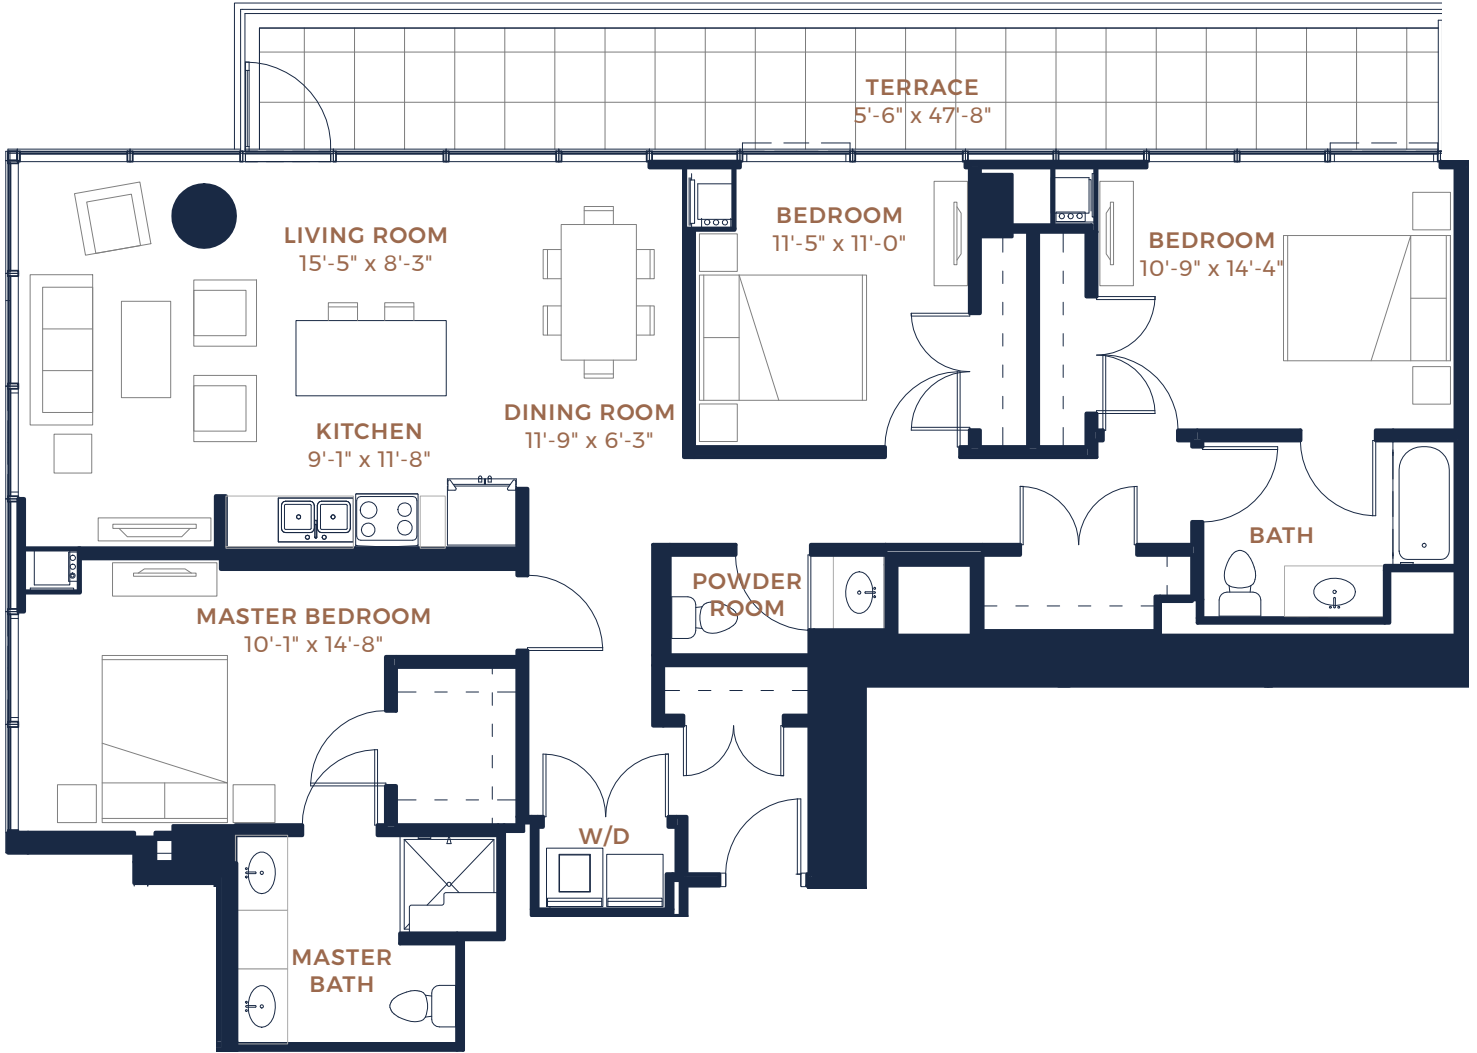

UNIT _____

FLOOR _____

RENT _____

Floorplan dimensions are approximate. Floorplate depicts unit location only.

plan 3301

3 BED + 2.5 BATH

1,589 SF