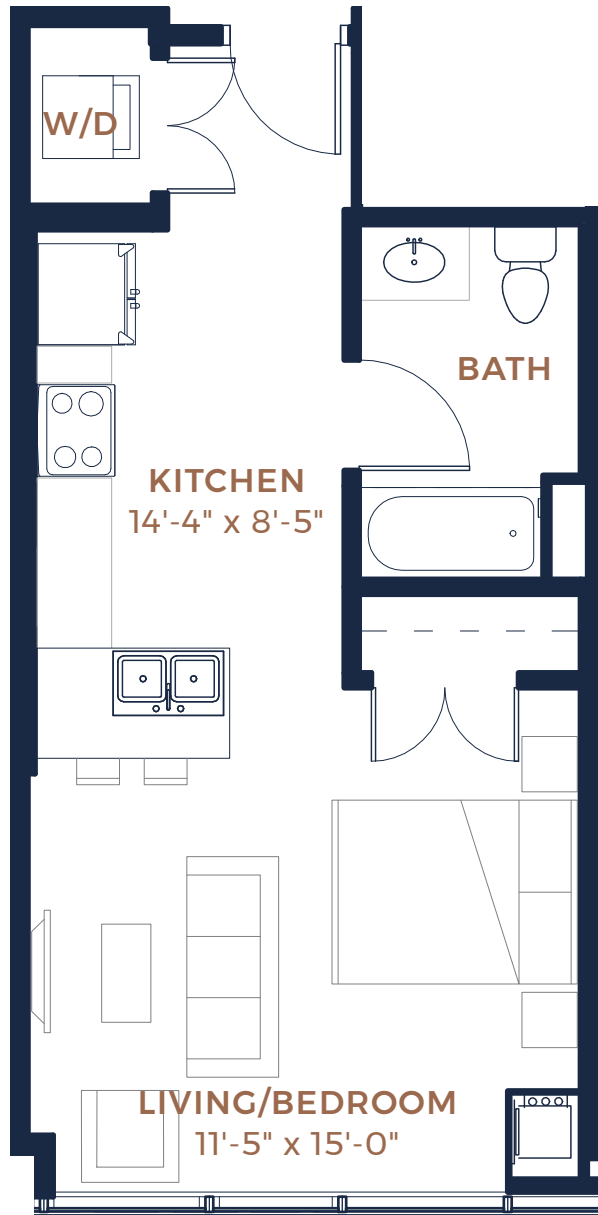

UNIT _____
 FLOOR _____
 RENT _____

Floorplan dimensions are approximate. Floorplate depicts unit location only.

plan 09

STUDIO + 1 BATH
510 SF