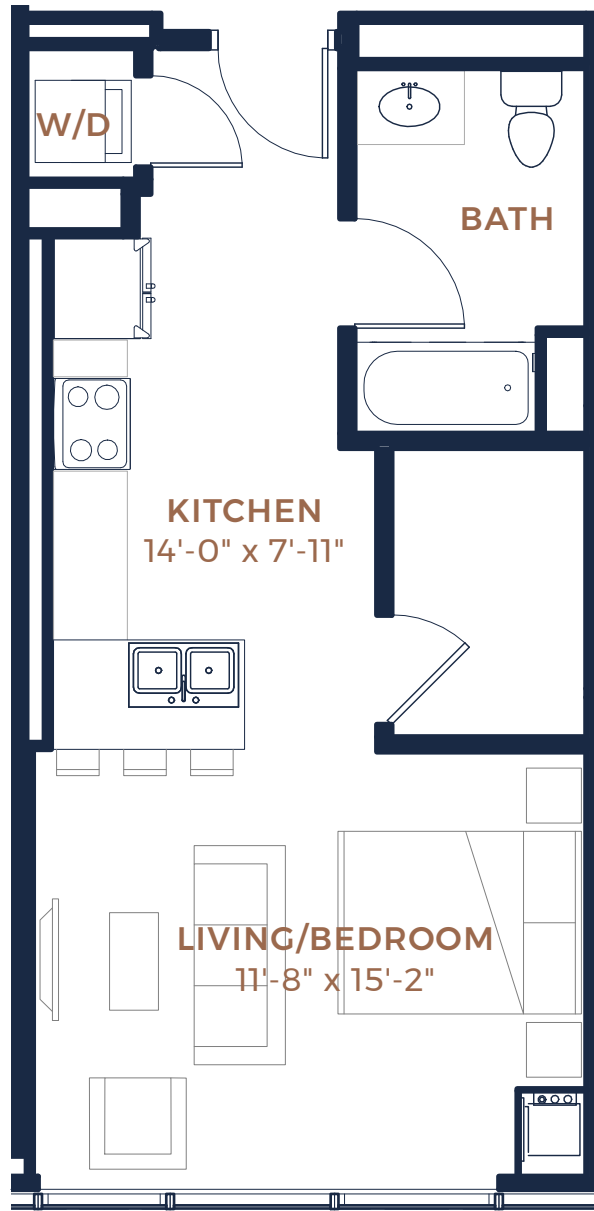

UNIT _____
 FLOOR _____
 RENT _____

Floorplan dimensions are approximate. Floorplate depicts unit location only.

plan 08

STUDIO + 1 BATH
 539 SF