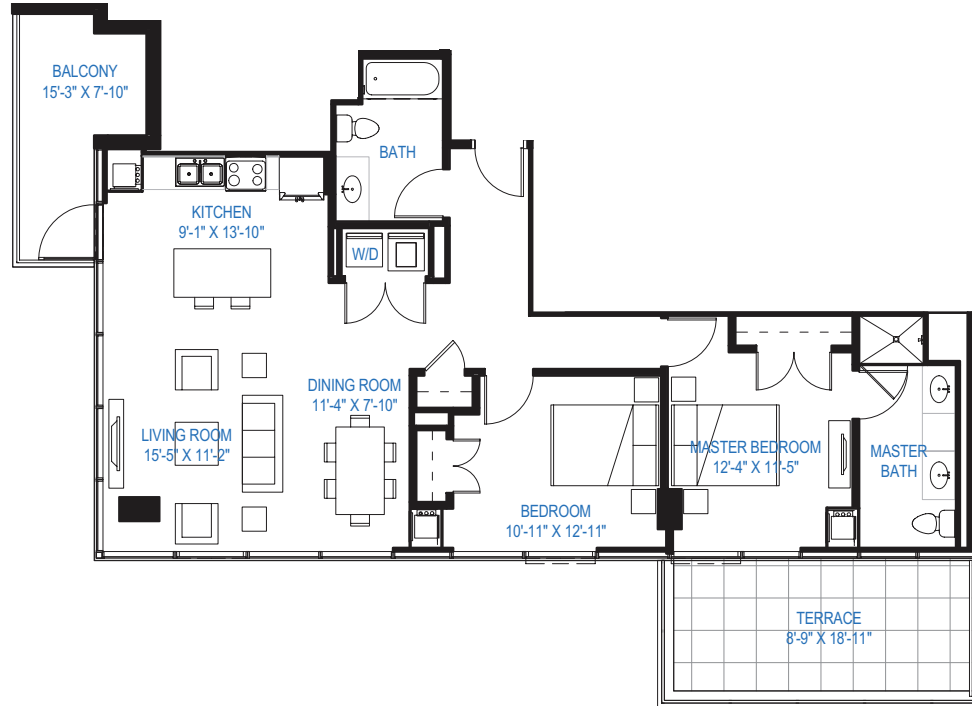

RESIDENCE PLAN 3306

2 Bedroom • 2 Bath • 1,234 Square Feet

765 West Adams Street
Chicago, IL 60661

www.ArkadiaTower.com
arkadia@lincolnapt.com

UNIT # FLOOR \$

Developed by

Leased & Managed by

Floorplan dimensions are approximate. Floorplate depicts unit location only.